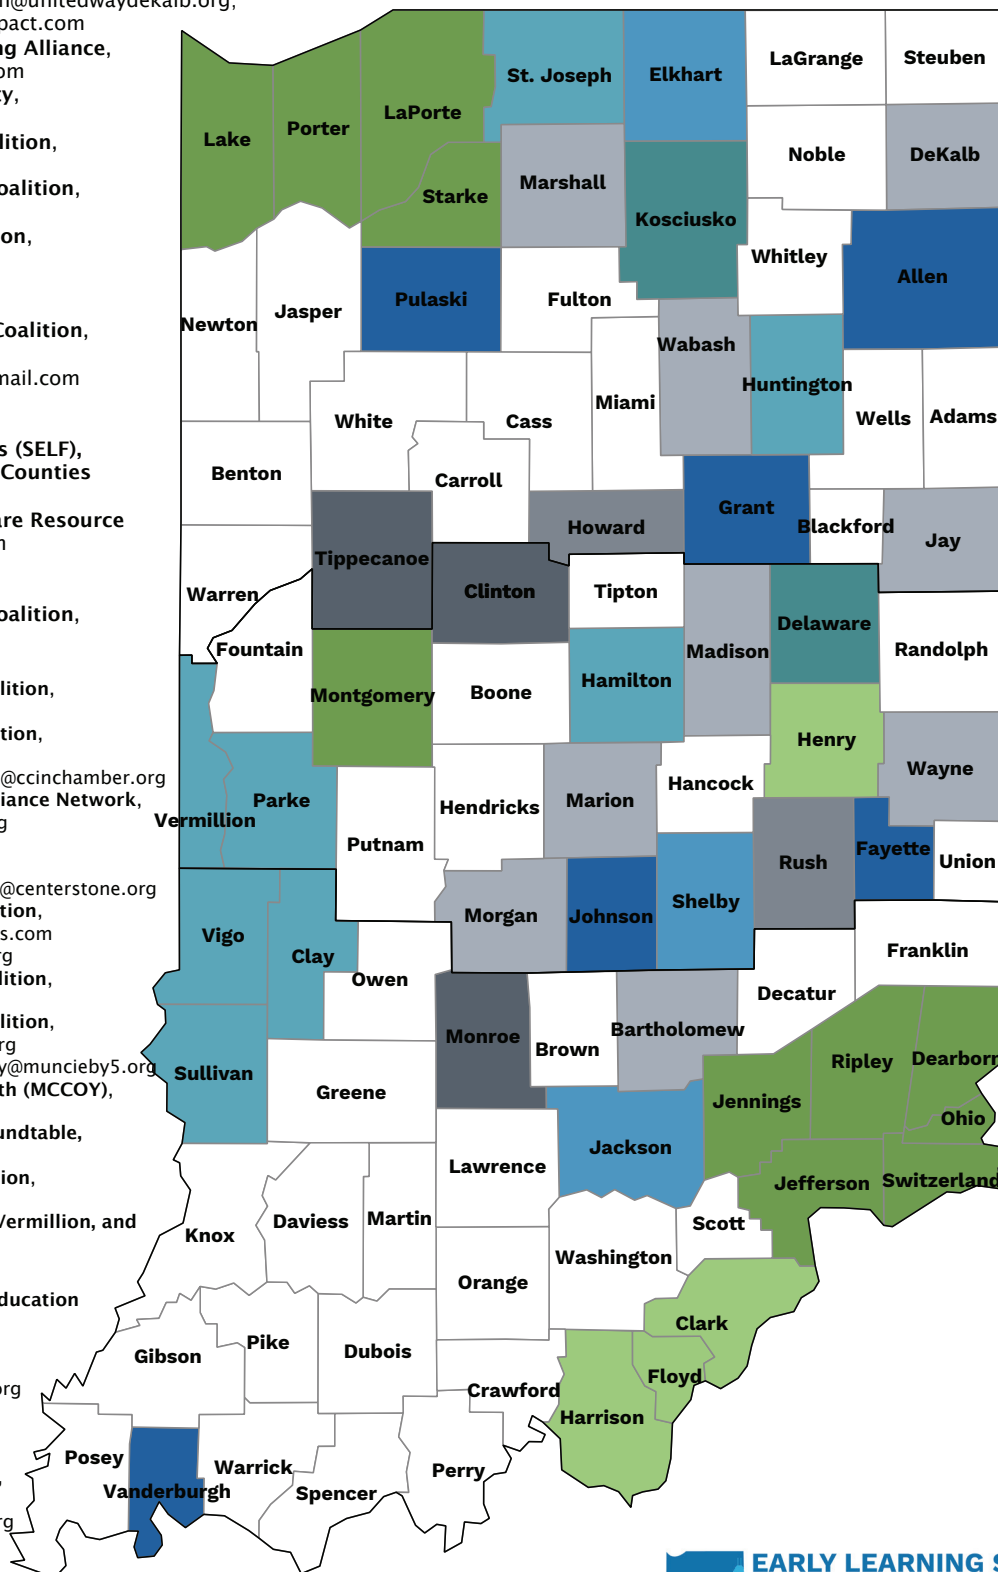

Southern Coalitions

- **Bartholomew County, Community Education
  Coalition**, yatess@bcsc.k12.in.us;
  barb@fpccolumbus.org
- **Community Foundation of Jackson
  County**, president@cfjacksoncounty.org
- **Monroe County Smart Start**,
  jennifer@cfbmc.org
- **One Community One Family**,
  Dearborn, Jefferson, Jennings, Ohio,
  Ripley, and Switzerland Counties,
  bkonradi@onecommunityonefamily.org
- **Jefferson Coalition**,
  tmckay@madison.k12.in.us
- **So IN 4 Early, Clark, Floyd, and Harrison Counties**,
  Pam.Ottersbach@metrounitedway.org; melissa.routt66@gmail.com
- **Harrison County Early Learning Coalition**
- **Vanderburgh County, SW IN Business Roundtable for
  Early Childhood Learning**, andy.gobel@centerpointenergy.com

**EARLY LEARNING SUMMIT
FOR ECONOMIC DEVELOPMENT**
INVESTING IN TODAY'S AND
TOMORROW'S WORKFORCE

Do you know a coalition that's not on this list?
Contact a.schortgen@transformconsultinggroup.com to get it added!